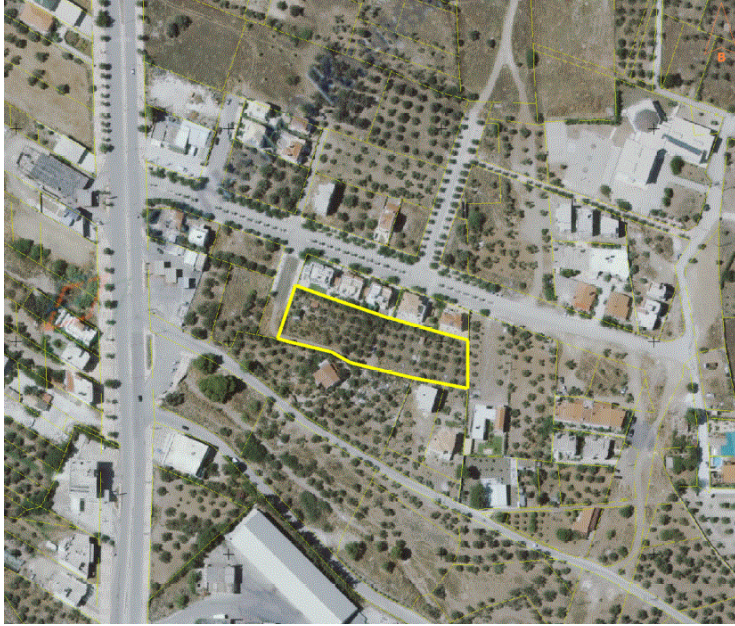

Land plot 946 sqm in Loutraki Corinthias

Ref: VG2-0030395

Settlement area of Livadaki, Loutraki, Peloponnisou

Property Features

Price: €135,000

Adequacy: Yes

Buildability: Yes

Total Size of Property: 946 sq m

Building ratio: 0.4

Maximum Height: 7.5

Coverage ratio: 30

Property Description

Land plot of 946 sqm in Loutraki Corinthias. It is located on a side street of the main street El. Venizelou, road where it is the main entrance to Loutraki.