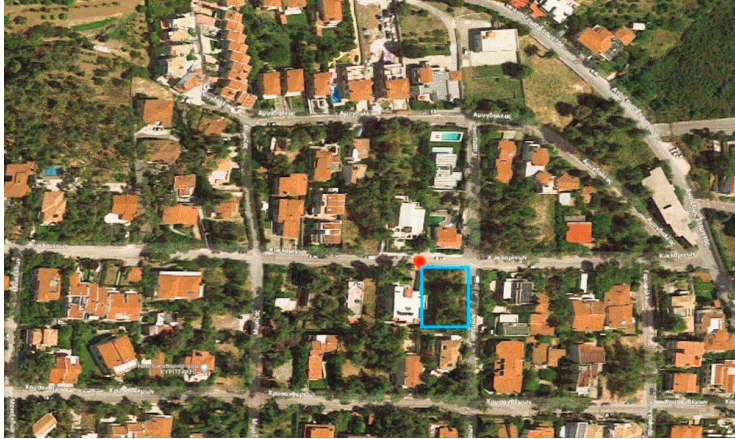

Land plot 703 sqm in Anixi

Ref: **SN1-00466**

Giasemion and Kiklaminon str., Dionysos, Attica

Property Features

Price: €270,000

Adequacy: Yes

Buildability: Yes

Total Size of Property: 703 sq m

Maximum Height: 7.5

Coverage ratio: 60

Property Description

Land plot even and buildable, with total area of 703 sqm in Anixi, Attica. It has easy access from two asphalt roads and it is located in a residential area, offering a peaceful environment with greenery, ideal for a family residence or as an investment property.