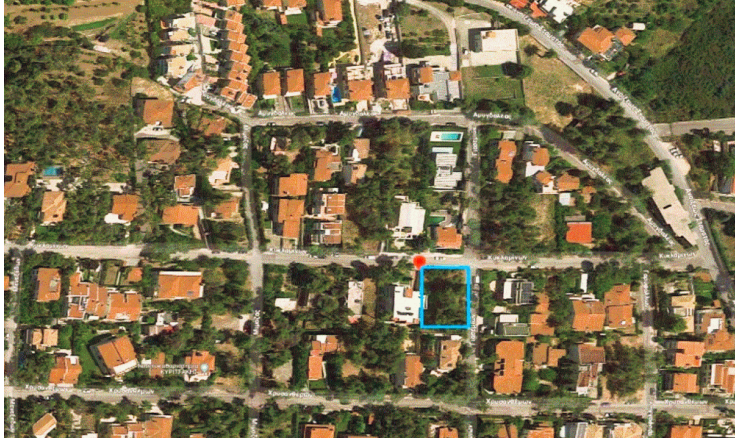

Land plot 703 sqm in Anixi

Ref: **SN1-00466**

Giasemion and Kiklaminon str., Dionysos, Attica

Property Features

Price: €270,000

Adequacy: Yes

Buildability: Yes

Total Size of Property: 703 sq m

Maximum Height: 7.5

Coverage ratio: 60

Property Description

Land plot even and buildable, with total area of 703 sqm in Anixi, Attica. It has easy access from two asphalt roads and it is located in a residential area, offering a peaceful environment with greenery, ideal for a family residence or as an investment property.